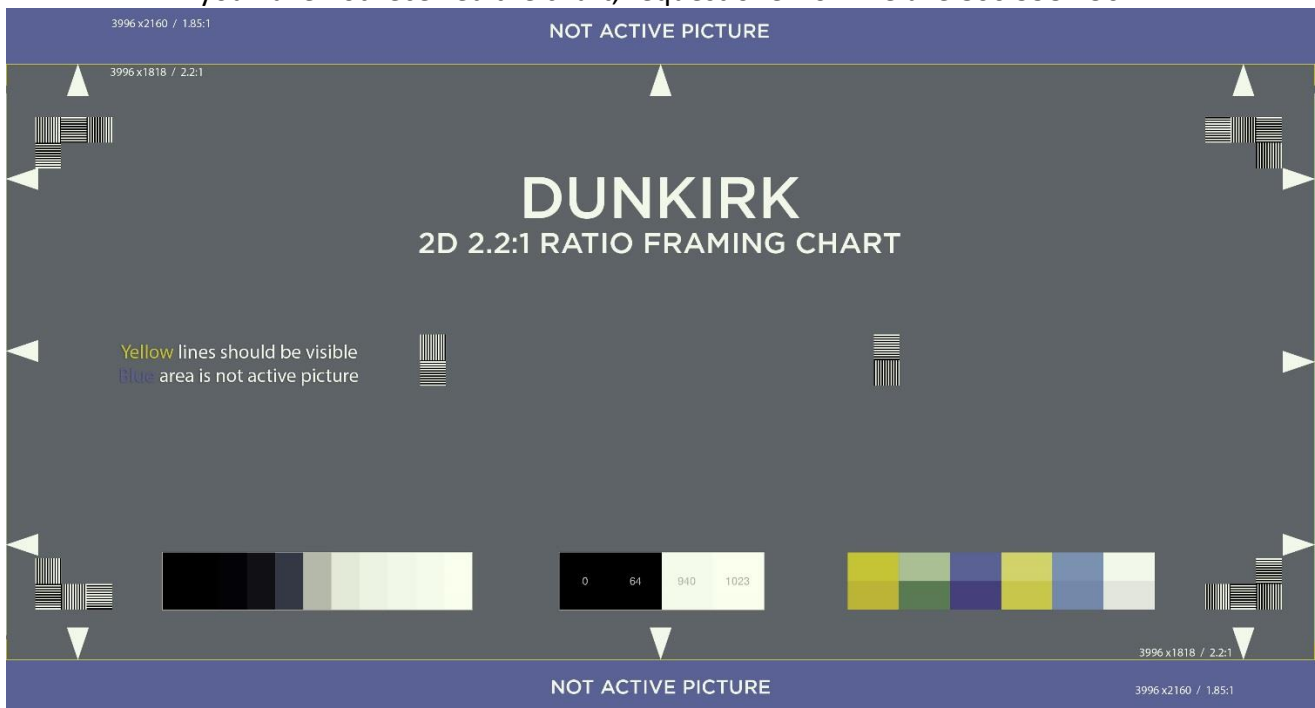

DUNKIRK

****IMPORTANT****

Aspect Ratio

We are writing to you in regards to the presentation ratio of 'DUNKIRK'.

Filmmakers have finished the DCP in the **2.2:1 ratio**.

The active image is 3996x1818 (2.2:1) within a 3996x2160 (1.85:1) container.

The film is intended to play in a FLAT presentation.

For **SCOPE** shaped screens, see below:

- **Present the film in the Flat 1.85:1 aspect ratio**
- Open side masking, Zoom lens to fit image top to bottom of screen, leaving bars left and right
- Do not present in the Scope 2.40:1 ratio, this could result in top and bottom of the image being cropped

On your DCP or DCDC download a framing chart will be included to help set up your screens (see below).

If you have not received the chart, request one from Deluxe 800.993.4567.

****Framing Chart for Reference Only****